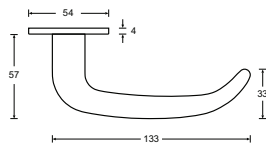

Design 209
not compliant with DIN EN 179

Design 299
compliant with DIN EN 179

HAFI Flush Line – Design 209/870 299/870

Maintenance-free door handle set with stainless steel sub-construction and spring loaded, pivot-mounted, quick mounting by the "Push-Click"-function, optionally also suitable for flush mounting in the door leaf, with rosettes and escutcheons, invisible fixation

200,000 movement cycles with certificate
free movement < 1.0 mm
free angular movement < 1.0 mm

Classification key according to DIN EN 1906
4|7|-B|1|4|0|B

- Satin stainless steel
- Polished stainless steel