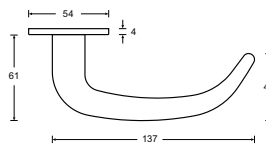

Design 209
not compliant with DIN EN 179

Design 299
compliant with DIN EN 179

HAFI Flush Line – Design 209/870 299/870

Maintenance-free door handle set with stainless steel sub-construction and spring loaded, pivot-mounted, quick mounting by the "Push-Click"-function, optionally also suitable for flush mounting in the door leaf, with rosettes and escutcheons, invisible fixation

200,000 movement cycles with certificate
free movement < 1.0 mm
free angular movement < 1.0 mm

Classification key according to DIN EN 1906
4|7|-B|1|4|0|B

- Satin stainless steel
- Polished stainless steel