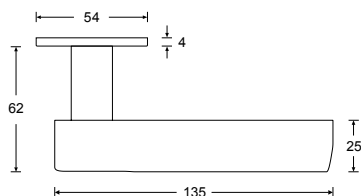

Reduced height of rosettes  
4mm

Flush mounting

RAL-colour on request

HAFI Flush Line – Design 243/880

Maintenance-free door handle set with stainless steel sub-construction and spring loaded, pivot-mounted, quick mounting by the “Push-Click”-function, optionally also suitable for flush mounting in the door leaf, with rosettes and escutcheons, invisible fixation

200.000 movement cycles with certificate  
 free movement < 0.5 mm  
 free angular movement < 0.5 mm

Classification key according to DIN EN 1906

**4**7 - **B**1|4|0|**B**

- Satin stainless steel
- Polished stainless steel
- PVD coating
- SoftTouch coating