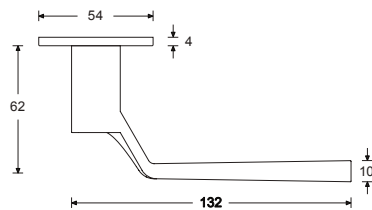

Reduced height of rosettes  
4mm

Flush mounting

RAL-colour on request

HAFI Flush Line – Design 248/870

Maintenance-free door handle set with stainless steel sub-construction and spring loaded, pivot-mounted, quick mounting by the “Push-Click”-function, optionally also suitable for flush mounting in the door leaf, with rosettes and escutcheons, invisible fixation

200.000 movement cycles with certificate  
 free movement < 0.5 mm  
 free angular movement < 0.5 mm

Classification key according to DIN EN 1906

**47**-**B****1****4****0****B**

- Satin stainless steel
- Polished stainless steel
- PVD coating
- SoftTouch coating