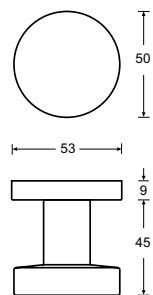

HAFI Public Line – Design 280/830

Flat knob  
on round design-rosette,  
fixed or turnable,  
invisible fixation,  
with steel sub-construction

Spindle 8 mm, spindle 9 mm

- Satin stainless steel
- Polished stainless steel

HAFI Public Line – Design 284/830

Knob  
on round design-rosette,  
fixed or turnable,  
invisible fixation,  
with steel sub-construction

Spindle 8 mm, spindle 9 mm

- Satin stainless steel
- Polished stainless steel

HAFI Public Line – Design 281/830

Flat knob, cranked,  
on round design-rosette,  
fixed or turnable,  
invisible fixation,  
with steel sub-construction

Spindle 8 mm, spindle 9 mm

- Satin stainless steel
- Polished stainless steel

HAFI Public Line – Design 285/830

Round knob  
on round design-rosette,  
fixed or turnable,  
invisible fixation,  
with steel sub-construction

Spindle 8 mm, spindle 9 mm

- Satin stainless steel
- Polished stainless steel