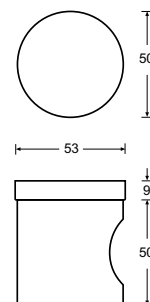

HAFI Public Line – Design 280/830

Flat knob  
on round design-rosette,  
fixed or turnable,  
invisible fixation,  
with steel sub-construction

Spindle 8 mm, spindle 9 mm

- Satin stainless steel
- Polished stainless steel

HAFI Public Line – Design 284/830

Knob  
on round design-rosette,  
fixed or turnable,  
invisible fixation,  
with steel sub-construction

Spindle 8 mm, spindle 9 mm

- Satin stainless steel
- Polished stainless steel

HAFI Public Line – Design 281/830

Flat knob, cranked,  
on round design-rosette,  
fixed or turnable,  
invisible fixation,  
with steel sub-construction

Spindle 8 mm, spindle 9 mm

- Satin stainless steel
- Polished stainless steel

HAFI Public Line – Design 285/830

Round knob  
on round design-rosette,  
fixed or turnable,  
invisible fixation,  
with steel sub-construction

Spindle 8 mm, spindle 9 mm

- Satin stainless steel
- Polished stainless steel