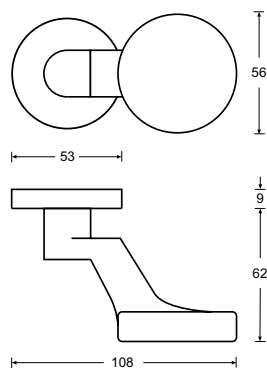

HAFI Public Line – Design 280/830

Flat knob  
on round design-rosette,  
fixed or turnable,  
invisible fixation,  
with steel sub-construction

Spindle 8 mm, spindle 9 mm

- Satin stainless steel
- Polished stainless steel

HAFI Public Line – Design 284/830

Knob  
on round design-rosette,  
fixed or turnable,  
invisible fixation,  
with steel sub-construction

Spindle 8 mm, spindle 9 mm

- Satin stainless steel
- Polished stainless steel

HAFI Public Line – Design 281/830

Flat knob, cranked,  
on round design-rosette,  
fixed or turnable,  
invisible fixation,  
with steel sub-construction

Spindle 8 mm, spindle 9 mm

- Satin stainless steel
- Polished stainless steel

HAFI Public Line – Design 285/830

Round knob  
on round design-rosette,  
fixed or turnable,  
invisible fixation,  
with steel sub-construction

Spindle 8 mm, spindle 9 mm

- Satin stainless steel
- Polished stainless steel