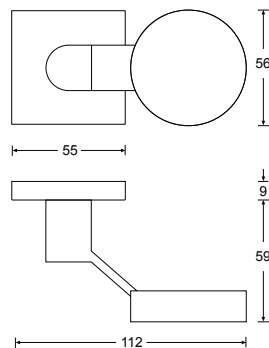

HAFI Public Line – Design 288K/840

Flat knob
on angular design-rosette,
fixed or turnable,
invisible fixation,
with steel sub-construction

Spindle 8 mm, spindle 9 mm 

- Satin stainless steel
- Polished stainless steel
- PVD coating
- SoftTouch coating