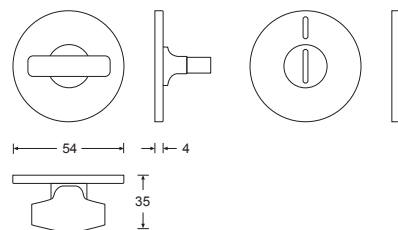

HAFI Flush Line – Design 873/872

Design-WC-rosettes,  
with red/green-indicator,  
invisible fixation

- Satin stainless steel
- Polished stainless steel
- PVD coating
- SoftTouch coating