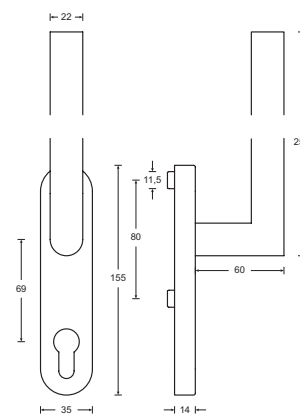

HAFI Public Line – Design 202XXL/450

Lifting sliding door handle with 180° or alternative 90° positioning, pivot-mounted, spindle 10 mm, with or without through or threaded sleeves and M5 screws, invisible fixation

Keyhole PZ 69, RZ 70, Blind

- Satin stainless steel
- Polished stainless steel

HAFI Public Line – Design 203XXL/450

Lifting sliding door handle with 180° or alternative 90° positioning, pivot-mounted, spindle 10 mm, with or without through or threaded sleeves and M5 screws, invisible fixation