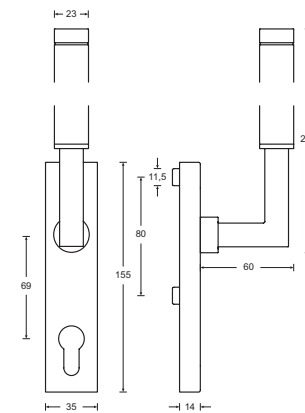

HAFI Public Line – Design 203XXL/451

Lifting sliding door handle with 180° or alternative 90° positioning, pivot-mounted, spindle 10 mm, with or without through or threaded sleeves and M5 screws, invisible fixation

Keyhole PZ 69, RZ 70, Blind

- Satin stainless steel
- Polished stainless steel

HAFI Public Line – Design 218XXL/451

Lifting sliding door handle with 180° or alternative 90° positioning, pivot-mounted, spindle 10 mm, with or without through or threaded sleeves and M5 screws, invisible fixation