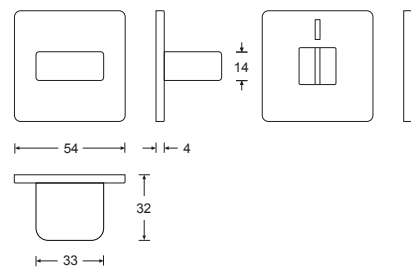

HAFI Flush Line – Design 212WC

Design-WC-rosettes,  
with red/green-indicator,  
invisible fixation

- Satin stainless steel
- Polished stainless steel
- PVD coating
- SoftTouch coating