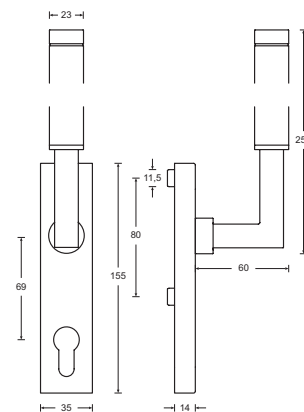

HAFI Public Line – Design 203XXL/451

Lifting sliding door handle with 180° or alternative 90° positioning, pivot-mounted, spindle 10 mm, with or without through or threaded sleeves and M5 screws, invisible fixation

Keyhole PZ 69, RZ 70, Blind

- Satin stainless steel
- Polished stainless steel

HAFI Public Line – Design 218XXL/451

Lifting sliding door handle with 180° or alternative 90° positioning, pivot-mounted, spindle 10 mm, with or without through or threaded sleeves and M5 screws, invisible fixation