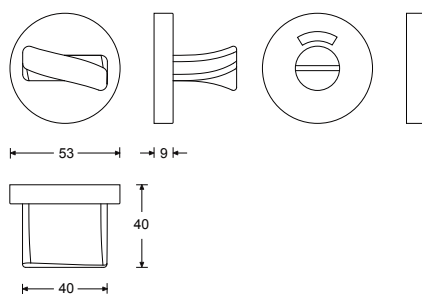

HAFI Public Line – Design 233WC

Design-WC-rosettes,
with red/white-indicator,
invisible fixation

- Satin stainless steel
- Polished stainless steel
- PVD coating
- SoftTouch coating