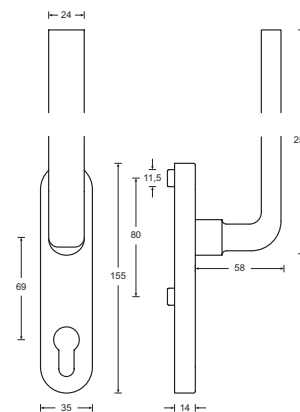

HAFI Public Line – Design 224XXL/450

Lifting sliding door handle with 180° or alternative 90° positioning, pivot-mounted, spindle 10 mm, with or without through or threaded sleeves and M5 screws, invisible fixation

Keyhole PZ 69, RZ 70, Blind

- Satin stainless steel
- Polished stainless steel

HAFI Public Line – Design 245XXL/450

Lifting sliding door handle with 180° or alternative 90° positioning, pivot-mounted, spindle 10 mm, with or without through or threaded sleeves and M5 screws, invisible fixation