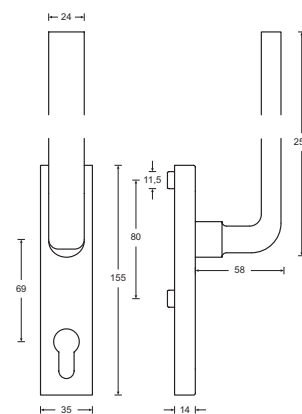

HAFI Public Line – Design 224XXL/451

Lifting sliding door handle with 180° or alternative 90° positioning, pivot-mounted, spindle 10 mm, with or without through or threaded sleeves and M5 screws, invisible fixation

Keyhole PZ 69, RZ 70, Blind

- Satin stainless steel
- Polished stainless steel

HAFI Public Line – Design 245XXL/451

Lifting sliding door handle with 180° or alternative 90° positioning, pivot-mounted, spindle 10 mm, with or without through or threaded sleeves and M5 screws, invisible fixation