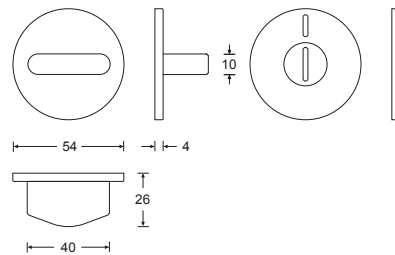

HAFI Flush Line – Design 311WC

Design-WC-rosettes,
with red/green-indicator,
invisible fixation

- Satin stainless steel
- Polished stainless steel
- PVD coating
- SoftTouch coating