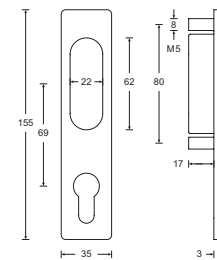

HAFI Public Line – Design 470

Flush pull for lifting sliding doors with M5 threaded sleeves, invisible fixation

Keyhole PZ 69, RZ 70, Blind

-  Satin stainless steel
-  Polished stainless steel

HAFI Public Line – Design 471

Flush pull for lifting sliding doors with M5 threaded sleeves, invisible fixation

Keyhole PZ 69, RZ 70, Blind

-  Satin stainless steel
-  Polished stainless steel