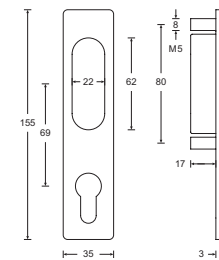

HAFI Public Line – Design 470

Flush pull for lifting sliding doors with M5 threaded sleeves, invisible fixation

Keyhole PZ 69, RZ 70, Blind

- Satin stainless steel
- Polished stainless steel

HAFI Public Line – Design 471

Flush pull for lifting sliding doors with M5 threaded sleeves, invisible fixation

Keyhole PZ 69, RZ 70, Blind

- Satin stainless steel
- Polished stainless steel