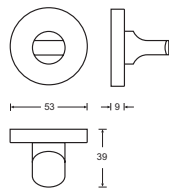

HAFI living accessory – Design 468

Flush pull set for glass sliding doors,  
one side visible fixation

- Satin stainless steel

HAFI living accessory – Design 895

Bolt with design-rosette,  
invisible fixation

- Satin stainless steel
- Polished stainless steel

HAFI living accessory – Design 998

Information signs with text or symbols,  
self-adhesive on backside

- Satin stainless steel

Further information signs on request

HAFI lifting sliding door handles

With 180° or alternative 90° positioning,  
pivot-mounted, spindle 10 mm, with or  
without through or threaded sleeves and  
M5 screws, invisible fixation

Keyhole PZ 69, RZ 70, Blind