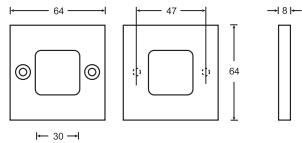

HAFI living accessory – Design 468

Flush pull set for glass sliding doors,  
one side visible fixation

- Satin stainless steel

HAFI living accessory – Design 895

Bolt with design-rosette,  
invisible fixation