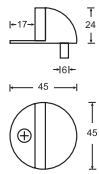

HAFI living accessory – Design 984

Floor door stop,
including screw and dowel

■ Satin stainless steel

HAFI living accessory – Design 985

Floor door stop,
including hanger bolt M10 x 80 mm
and plastic dowel 12 x 60 mm