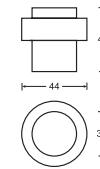

HAFI living accessory – Design 986

Floor door stop,
including wood screw 5.5 x 60 mm
and plastic dowel 8 x 50 mm

■ Satin stainless steel