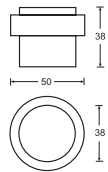

HAFI living accessory – Design 985

Floor door stop,
including hanger bolt M10 x 80 mm
and plastic dowel 12 x 60 mm

■ Satin stainless steel