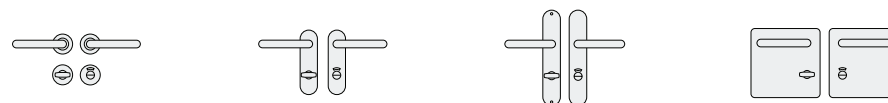

Bathroom door sets

WC/R 225/830/833/832   WC/KS 225/812/833/832   WC/LS 225/825/826/833/832   WC/QS 225/804/833/832