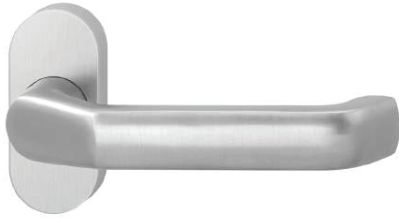

HAFI Public Line – Design 251/788

Door handle on oval rosette, spring loaded, assembled right or left handed, invisible fixation

Spindle 8 mm, spindle 9 mm

1,000,000 movement cycles with certificate\*  
free movement < 1.0 mm  
free angular movement < 1.0 mm

Classification key according to DIN EN 1906  
**4|7|-|B|1|5|0|B**

Door handle on oval rosette, spring assisted, right/left handed, invisible fixation

Spindle 8 mm, spindle 9 mm

Classification key according to DIN EN 1906  
**4|7|-|B|1|5|0|A**

- Satin stainless steel
- Polished stainless steel

Handle on oval rosette

251/788  
251/788

Emergency exit and panic fittings

251/788  
according to DIN EN 179

740 Pushbar  
according to DIN EN 1125

760 Touchbar  
according to DIN EN 1125