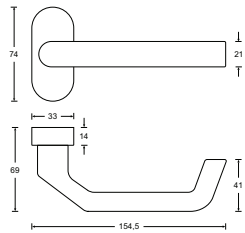

HAFI Public Line – Design 251/788

Door handle on oval rosette, spring loaded, assembled right or left handed, invisible fixation

Spindle 8 mm, spindle 9 mm

1,000,000 movement cycles with certificate\*  
free movement < 1.0 mm  
free angular movement < 1.0 mm

Classification key according to DIN EN 1906  
**4|7|-|B|1|5|0|B**

Door handle on oval rosette, spring assisted, right/left handed, invisible fixation

Spindle 8 mm, spindle 9 mm

Classification key according to DIN EN 1906  
**4|7|-|B|1|5|0|A**

- Satin stainless steel
- Polished stainless steel

Handle on oval rosette

251/788  
251/788

Emergency exit and panic fittings

251/788  
according to DIN EN 179

740 Pushbar  
according to DIN EN 1125

760 Touchbar  
according to DIN EN 1125

Knobs

280/788

285/788

286/788

288/788

Rosettes

485 RH14

784 RH9