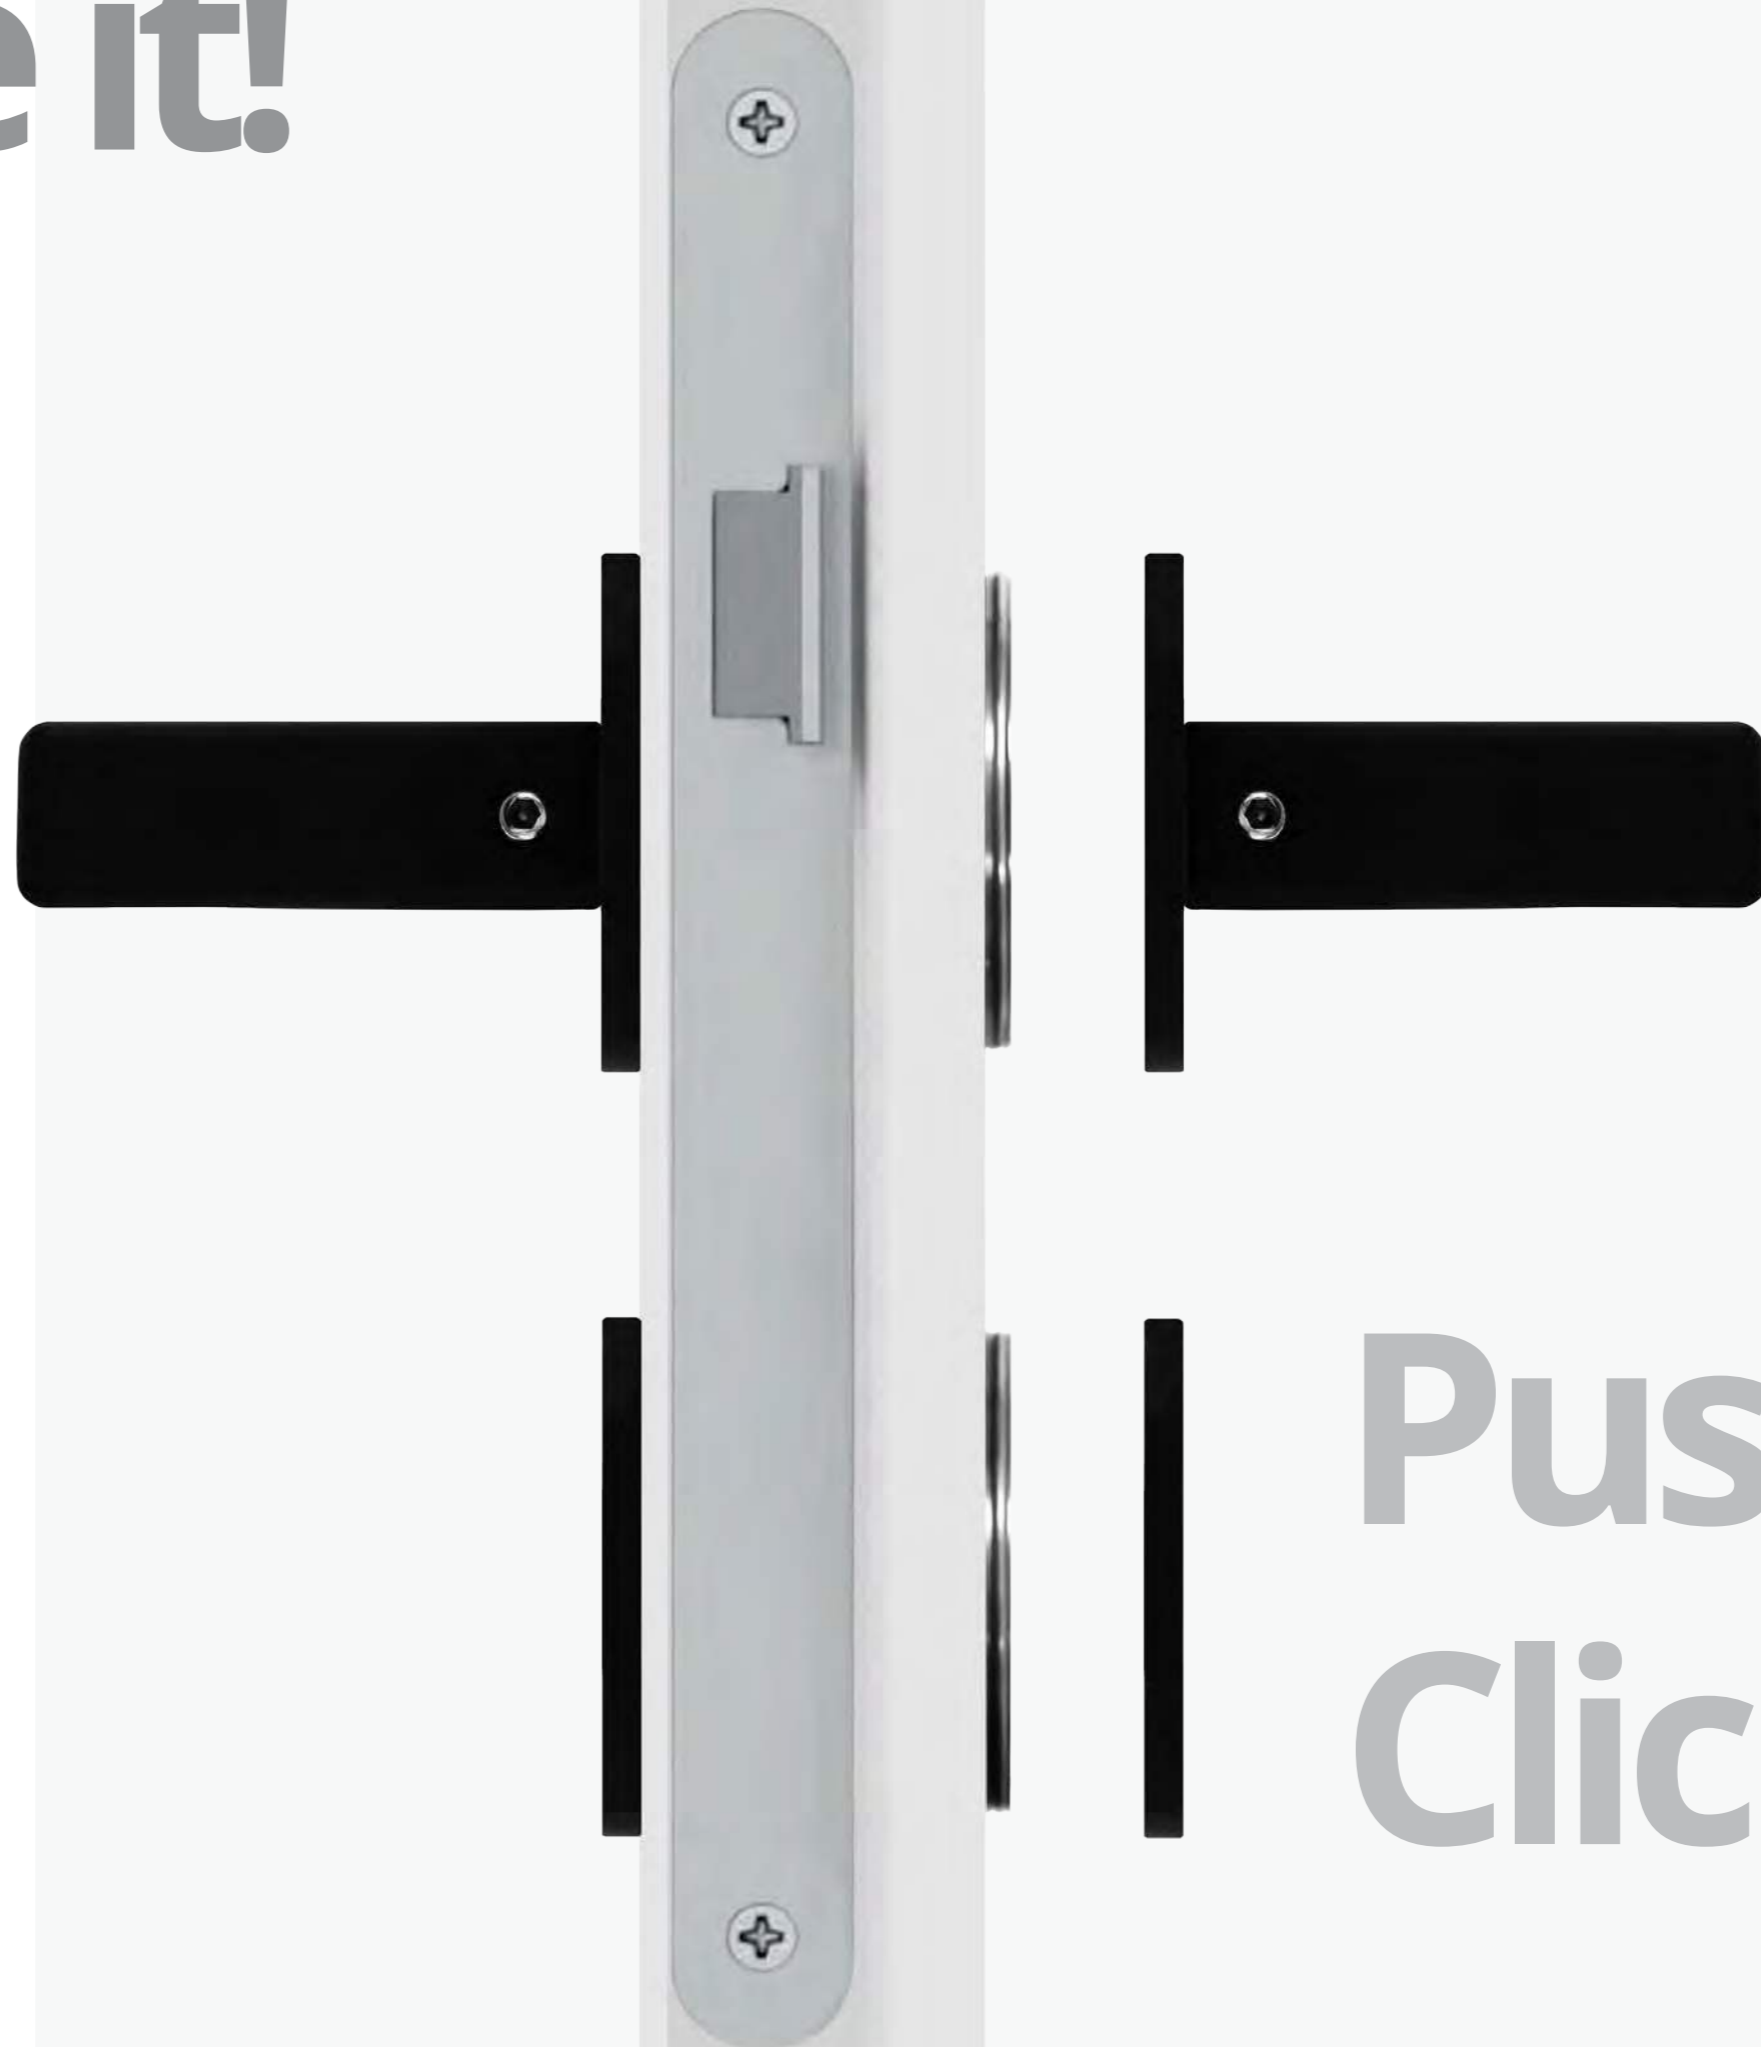

Black polished

Black matte

Design by **STUDIO F·A·PORSCHE**

Change it!

With our "Push & Click" technology you can switch out door handles faster than ever before!

This way any door handle can be switched at any time to match the interior design – in seconds. Once the base structure of the Flush Line has been mounted, handles can be attached as desired by pushing and clicking with "Push & Click".

The only tool that is needed is an Allen key, in order to tighten the clipped-on handle.

1. Choose the shape! Round or square?
2. Select your door handle model. Elegant, modern or timeless?
3. Select your surface.
4. Depending on the selected surface, you can select your customised colour choice!
5. Once our Flush Line base structure is mounted you can simply clip your new door handle on, tighten the grub screw & you're done!