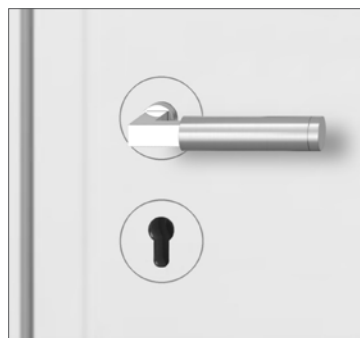

The result is a combination of aesthetics, flush-mounted elements and winning easy installation.

The various surface variants in stainless steel that is polished, matte-brushed, or lacquered according to RAL request, enable the coverings of both window handles as well as lifting-sliding door handles to melt into one unit with the surface of the door element.

Window handles

The HAFI window handle is mounted on a substructure with ball locking without visible maggot screw.

The patented “push-push” function enables tool-free assembly and disassembly of the cover by simply locking the rosette onto the substructure.

Due to the flushness of the surface, the respective window handle design comes to the fore.

Door handle

Due to the reduced installation height of the rosette of only 4 mm with integrated, double-sided spring function, the Flush Line technology allows unrestricted use for object and fire doors.

Once the substructure has been fixed in or on the door leaf, the door handle with the cover rosette can be activated by a simple “push-click” function and by tightening a maggot screw can be fastened in no time.