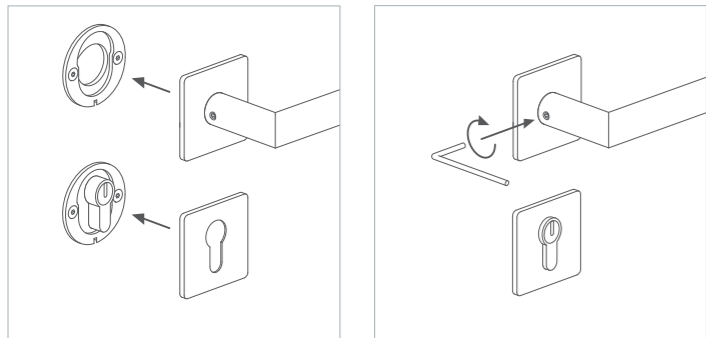

Black polished

Black matte

Design by **STUDIO F·A·PORSCHE**

Change it!

With our "Push & Click" technology you can switch out door handles faster than ever before!

This way any door handle can be switched at any time to match the interior design – in seconds. Once the base structure of the Flush Line has been mounted, handles can be attached as desired by pushing and clicking with "Push & Click".

The only tool that is needed is an Allen key, in order to tighten the clipped-on handle.

1. Choose the shape! Round or square?
2. Select your door handle model. Elegant, modern or timeless?
3. Select your surface.
4. Depending on the selected surface, you can select your customised colour choice!
5. Once our Flush Line base structure is mounted you can simply clip your new door handle on, tighten the grub screw & you're done!