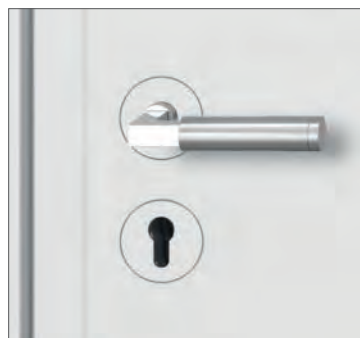

The result is a combination of aesthetics, flush-mounted elements and winning easy installation.

The various surface variants in stainless steel that is polished, matte-brushed, or lacquered according to RAL request, enable the coverings of both window handles as well as lifting-sliding door handles to melt into one unit with the surface of the door element.

Window handles

The HAFI window handle is mounted on a substructure with ball locking without visible maggot screw.

The patented “push-push” function enables tool-free assembly and disassembly of the cover by simply locking the rosette onto the substructure.

Due to the flushness of the surface, the respective window handle design comes to the fore.

Door handle

Due to the reduced installation height of the rosette of only 4 mm with integrated, double-sided spring function, the Flush Line technology allows unrestricted use for object and fire doors.

Once the substructure has been fixed in or on the door leaf, the door handle with the cover rosette can be activated by a simple “push-click” function and by tightening a maggot screw can be fastened in no time.