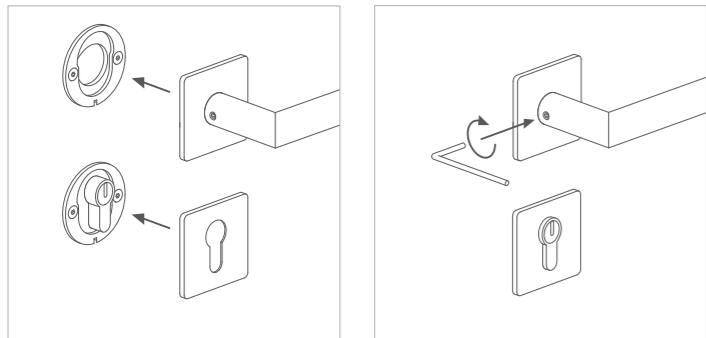

Change it!

With our “Push & Click” technology you can switch out door handles faster than ever before!

This way any door handle can be switched at any time to match the interior design – in seconds. Once the base structure of the Flush Line has been mounted, handles can be attached as desired by pushing and clicking with “Push & Click”.

The only tool that is needed is an Allen key, in order to tighten the clipped-on handle.

1. Choose the shape! Round or square?
2. Select your door handle model. Elegant, modern or timeless?
3. Select your surface. SoftTouch, PVD or classic stainless steel?
4. Depending on the selected surface, you can select your customised colour choice!
5. Once our Flush Line base structure is mounted you can simply clip your new door handle on, tighten the grub screw & you're done!