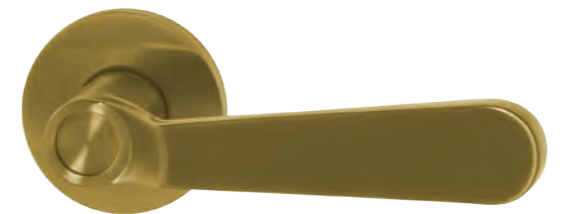

Scan in QR code & learn more!
www.hafi.de/produkte/248-870/

Design by
Jean-Michel Wilmotte