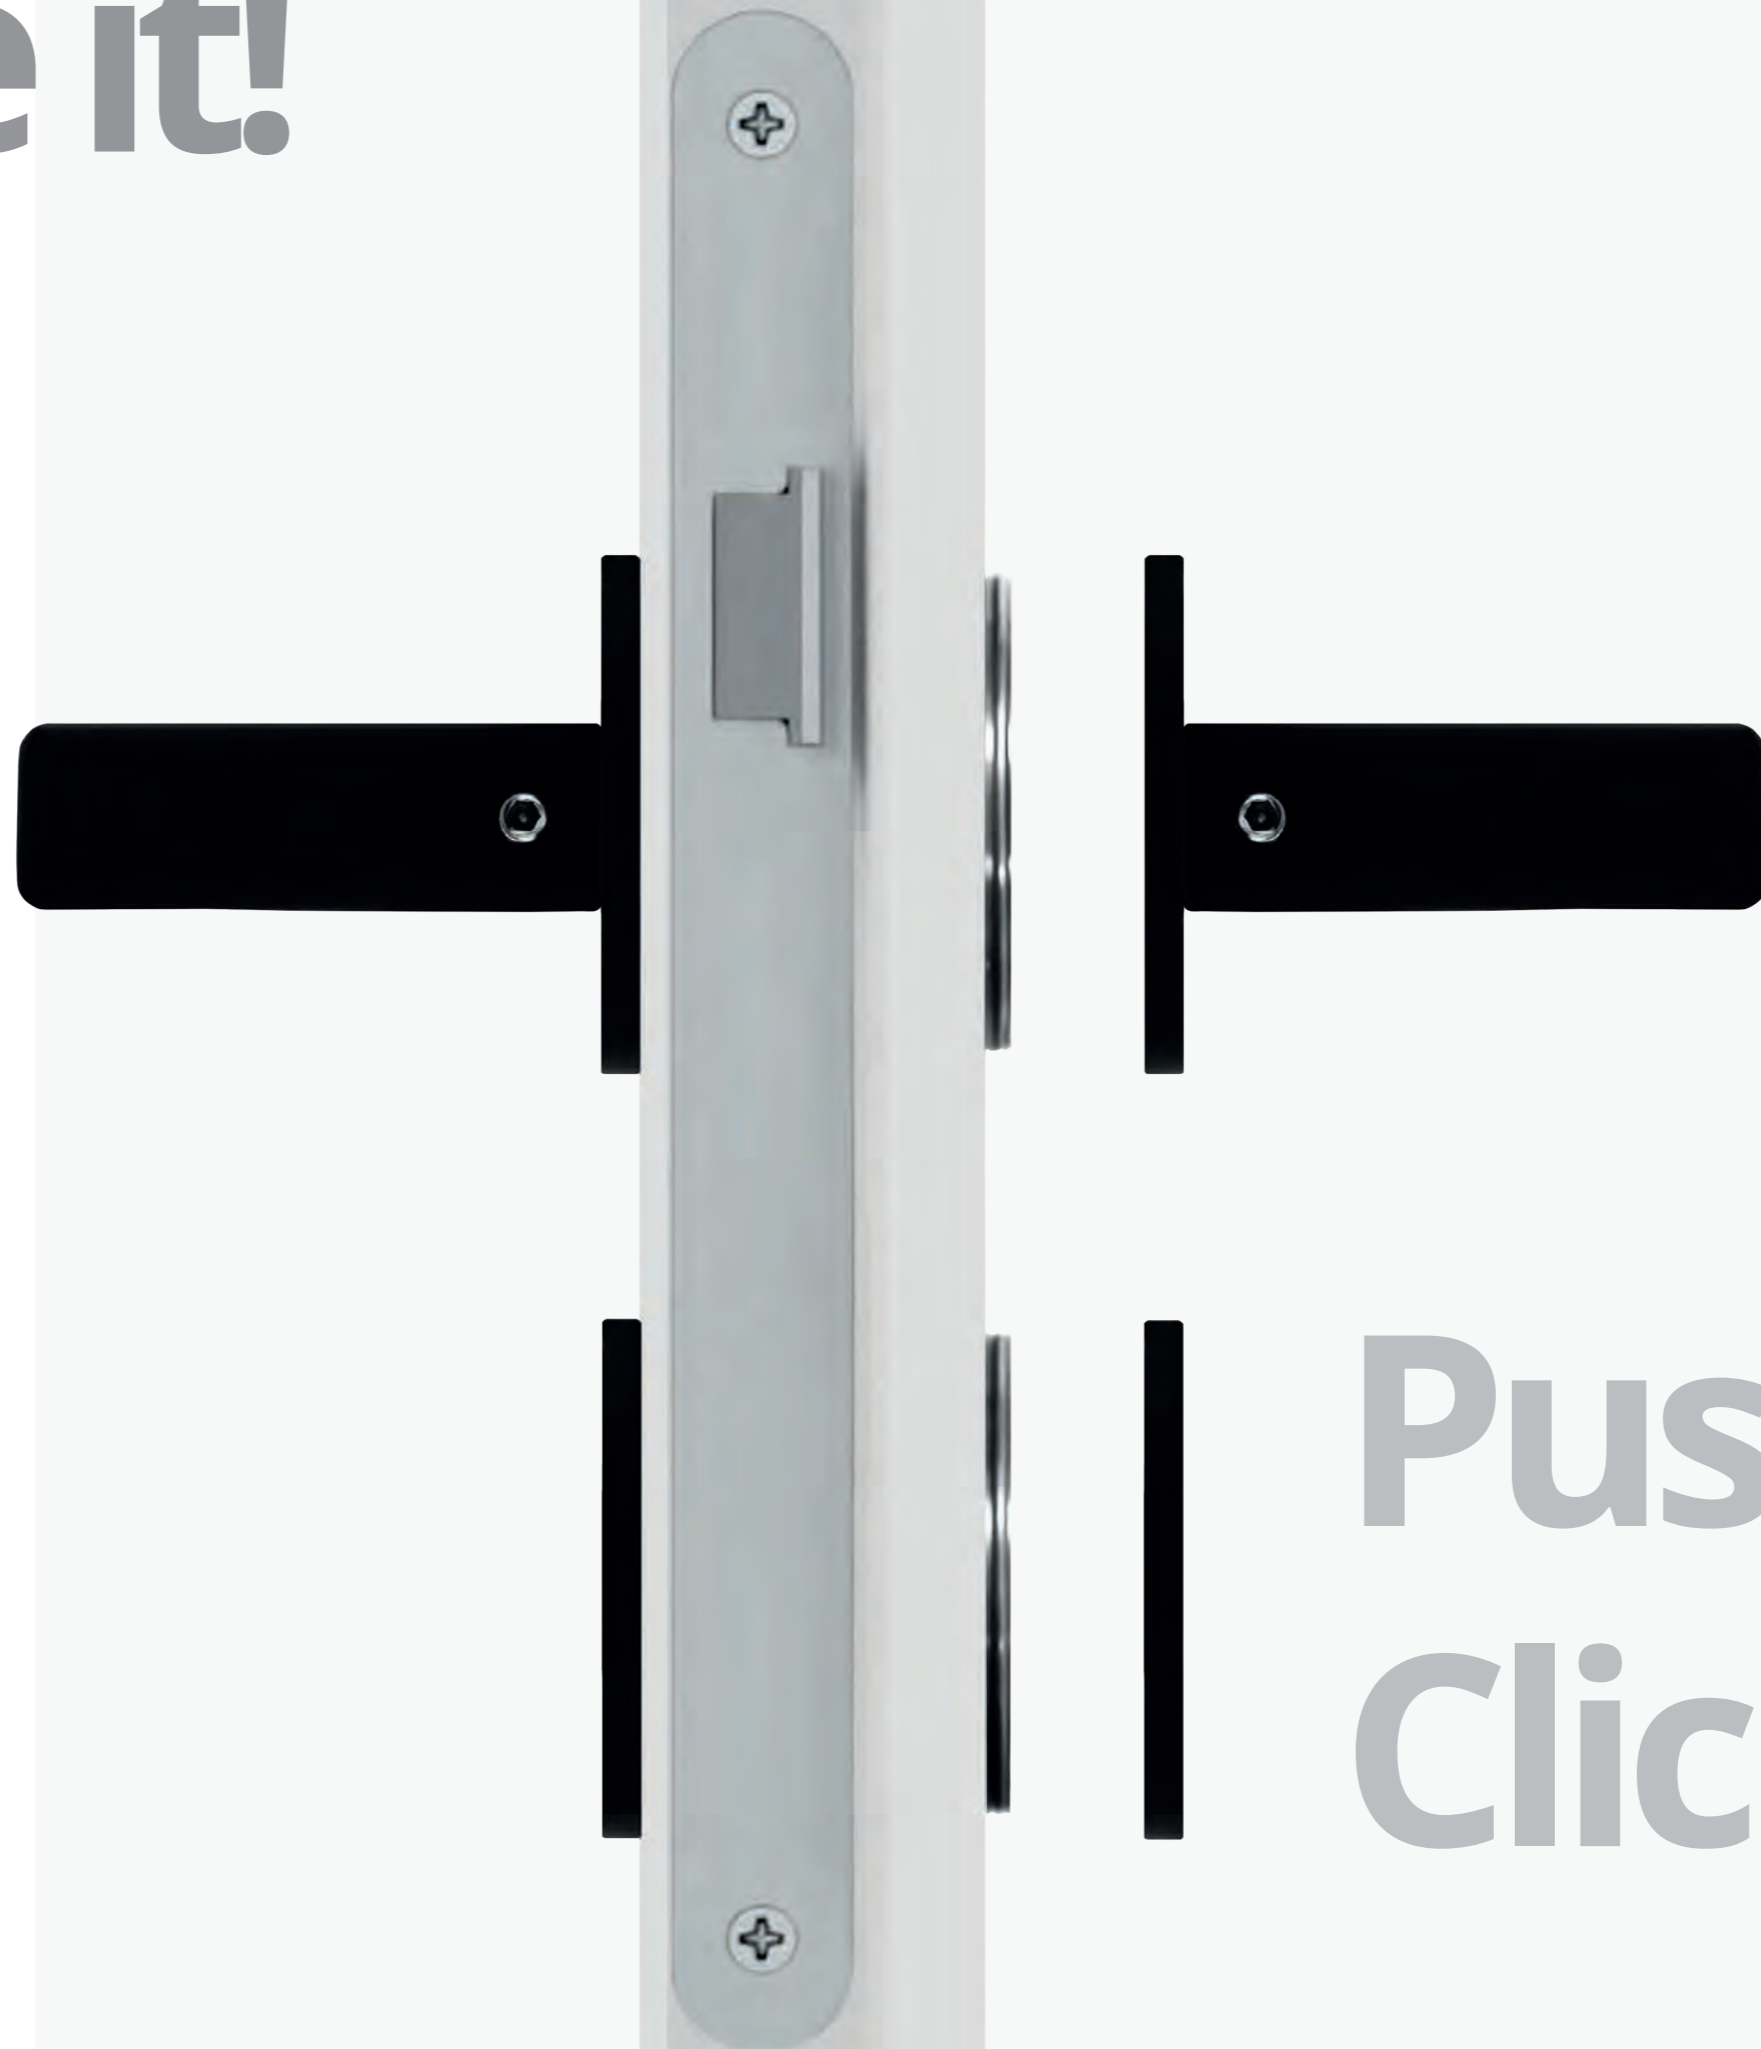

Change it!

With our “Push & Click” technology you can switch out door handles faster than ever before!

This way any door handle can be switched at any time to match the interior design – in seconds. Once the base structure of the Flush Line has been mounted, handles can be attached as desired by pushing and clicking with “Push & Click”.

The only tool that is needed is an Allen key, in order to tighten the clipped-on handle.

1. Choose the shape! Round or square?
2. Select your door handle model. Elegant, modern or timeless?
3. Select your surface. SoftTouch, PVD or classic stainless steel?
4. Depending on the selected surface, you can select your customised colour choice!
5. Once our Flush Line base structure is mounted you can simply clip your new door handle on, tighten the grub screw & you're done!

Push & Click!