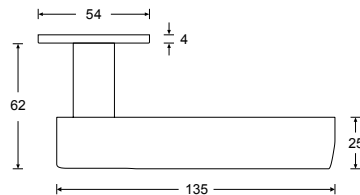

Reduced height of rosettes
4mm

Flush mounting

RAL-colour on request

HAFI Flush Line – Design 243/870

Maintenance-free door handle set with stainless steel sub-construction and spring loaded, pivot-mounted, quick mounting by the “Push-Click”-function, optionally also suitable for flush mounting in the door leaf, with rosettes and escutcheons, invisible fixation

200.000 movement cycles with certificate
 free movement < 0.5 mm
 free angular movement < 0.5 mm

Classification key according to DIN EN 1906

47-B140B

- Satin stainless steel
- Polished stainless steel
- PVD coating
- SoftTouch coating