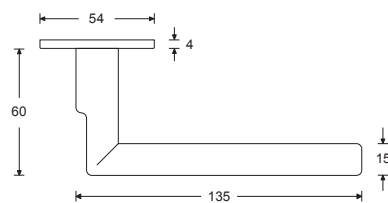

Reduced height of rosettes
4mm

Flush mounting

RAL-colour on request

HAFI Flush Line – Design 241/870

Maintenance-free door handle set with stainless steel sub-construction and spring loaded, pivot-mounted, quick mounting by the “Push-Click”-function, optionally also suitable for flush mounting in the door leaf, with rosettes and escutcheons, invisible fixation

200.000 movement cycles with certificate
 free movement < 0.5 mm
 free angular movement < 0.5 mm

Classification key according to DIN EN 1906

47-B140B

- Satin stainless steel
- Polished stainless steel
- PVD coating
- SoftTouch coating